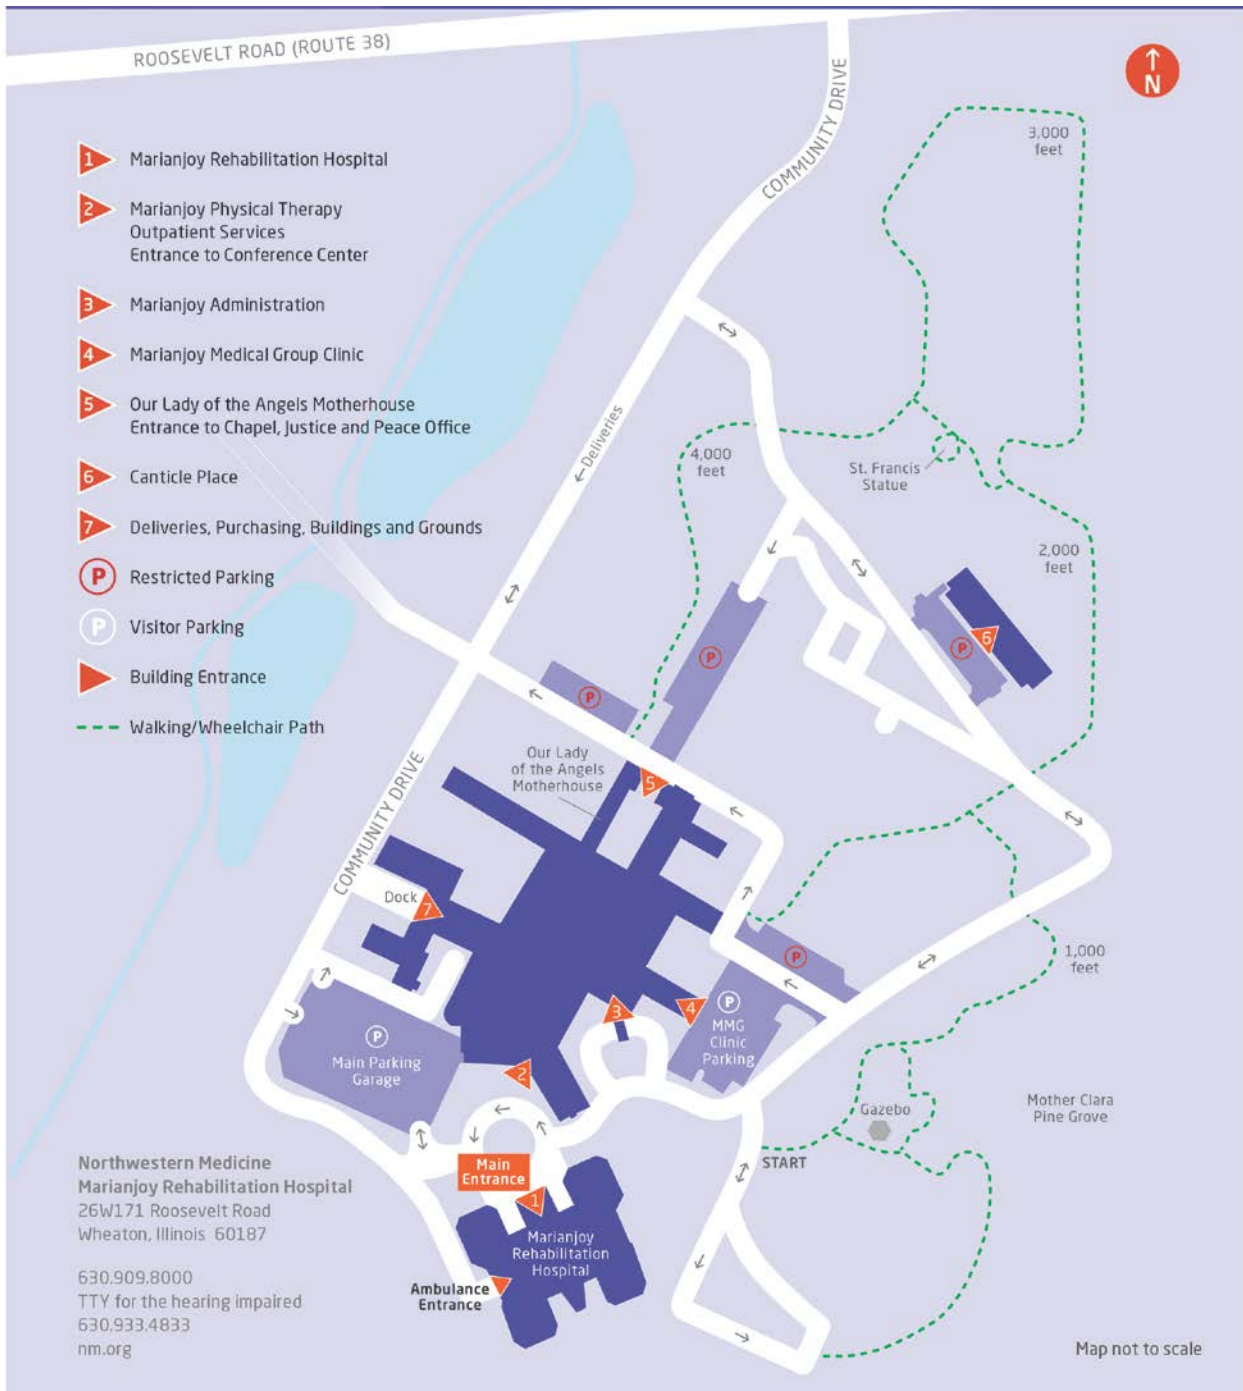

### **From O'Hare Airport**

Take I-90 east to I-294 south (exit 1D, heading towards Indiana). Take I-294 to I-88 west, heading toward Aurora. Take I-88 to the Winfield Road exit and go north (right). Take Winfield Road 3.5 miles to Roosevelt Road. Turn east (right) onto Roosevelt Road and drive one mile to Community Drive. Turn right onto the Marianjoy campus.

### **GPS Users**

Enter Marianjoy's address as 1014 Community Drive, Wheaton, Illinois 60187 in your device for the most accurate directions.

# Marianjoy Rehabilitation Hospital

part of  
**M** Northwestern  
Medicine

## Marianjoy Campus Parking and Map

Parking is free on campus. Visitors should park in the Main Parking Garage. Exit the parking garage through Level 1 to the outside. Turn left and proceed to Entrance 2 which is the Marianjoy Outpatient Services Entrance. Once inside the building, there will be signs posted directing you to the Marianjoy Conference Center and registration table.